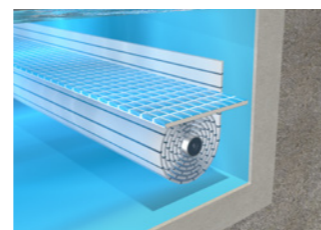

★ AWARD WINNING DESIGN

Aesthetically pleasing, wonderfully functional, fully automated. Remco designed the Swimroll to provide all these things. Made with high-grade PVC or polycarbonate extrusions that interlock tongue-in-groove, the Swimroll is highly buoyant and creates a floating floor on the surface of the water. This delivers safety and insulation, while also keeping leaves and debris out of the pool so you can spend more time enjoying it rather than cleaning it.

FOR NEW POOLS

A fully integrated installation is perfect for pool owners who want a cover that is completely concealed when not in use and retains the design integrity of the pool. If the Swimroll system is specified prior to construction, Remco will provide the architect or pool builder with construction requirements for a suitable underground housing.

IN-FLOOR

BELOW GROUND

IN-SEAT

FOR EXISTING POOLS

Whether built into your existing pool or fitted on the deck of your pool on a stylish stainless steel roller, Swimroll retro-fit options are remarkably discreet. Each Swimroll is individually made and fitted according to laser pool measurement, ensuring a smooth and easy fit for pre-existing pools.

ABOVE GROUND

IN POOL

Form & function

EUROPEAN DESIGN

Swimroll panels interlock tongue in groove, and are hollow to ensure high buoyancy flotation and insulation of the pool water. Completely sealed, the panels create a floating floor on the surface of the water.