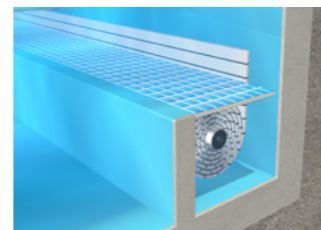

Installation

There are Swimroll installation options to suit every pool and backyard. Swimroll can be seamlessly integrated into new pool constructions for the ultimate discreet fit, or retrofitted to existing pools in a non-obtrusive manner.

FOR NEW POOLS

A fully integrated installation is perfect for pool owners who want a cover that is completely concealed when not in use and retains the design integrity of the pool. If the Swimroll system is specified prior to construction, Remco will provide the architect or pool builder with construction requirements for a suitable underground housing.

IN-FLOOR

BELOW GROUND

IN-SEAT

FOR EXISTING POOLS

Whether built into your existing pool or fitted on the deck of your pool on a stylish stainless steel roller, Swimroll retro-fit options are remarkably discreet. Each Swimroll is individually made and fitted according to laser pool measurement, ensuring a smooth and easy fit for pre-existing pools.

ABOVE GROUND

IN POOL

Form & function

EUROPEAN DESIGN

Swimroll panels interlock tongue in groove, and are hollow to ensure high buoyancy flotation and insulation of the pool water. Completely sealed, the panels create a floating floor on the surface of the water.