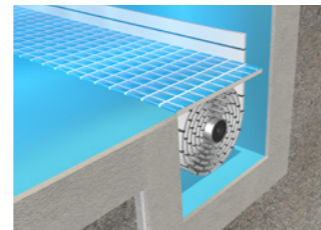

★ AWARD WINNING DESIGN

Aesthetically pleasing, wonderfully functional, fully automated. Remco designed the Swimroll to provide all these things. Made with high-grade PVC or polycarbonate extrusions that interlock tongue-in-groove, the Swimroll is highly buoyant and creates a floating floor on the surface of the water. This delivers safety and insulation, while also keeping leaves and debris out of the pool so you can spend more time enjoying it rather than cleaning it.

♻️ INCREASES EFFICIENCY & SAVES WATER

Because Swimroll Pool Covers fit your pool perfectly, you save thousands of litres of water every year that would otherwise evaporate. Eliminating water loss means less water sanitising is required, reducing all pool water maintenance costs

Installation

There are Swimroll installation options to suit every pool and backyard. Swimroll can be seamlessly integrated into new pool constructions for the ultimate discreet fit, or retrofitted to existing pools in a non-obtrusive manner.

FOR NEW POOLS

A fully integrated installation is perfect for pool owners who want a cover that is completely concealed when not in use and retains the design integrity of the pool. If the Swimroll system is specified prior to construction, Remco will provide the architect or pool builder with construction requirements for a suitable underground housing.