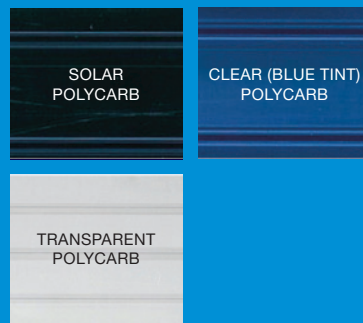

Remco understands that colour is a key element of any pool design, so our Swimroll pool covers are available in a range of colours and materials to match your design needs.

STANDARD PVC COLOURS

POLYCARBONATE COLOURS