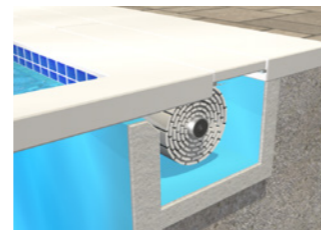

★ AWARD WINNING DESIGN

Aesthetically pleasing, wonderfully functional, fully automated. Remco designed the Swimroll to provide all these things. Made with high-grade PVC or polycarbonate extrusions that interlock tongue-in-groove, the Swimroll is highly buoyant and creates a floating floor on the surface of the water. This delivers safety and insulation, while also keeping leaves and debris out of the pool so you can spend more time enjoying it rather than cleaning it.

Installation

There are Swimroll installation options to suit every pool and backyard. Swimroll can be seamlessly integrated into new pool constructions for the ultimate discreet fit, or retrofitted to existing pools in a non-obtrusive manner.

FOR NEW POOLS

A fully integrated installation is perfect for pool owners who want a cover that is completely concealed when not in use and retains the design integrity of the pool. If the Swimroll system is specified prior to construction, Remco will provide the architect or pool builder with construction requirements for a suitable underground housing.

IN-FLOOR

BELOW GROUND

IN-SEAT

FOR EXISTING POOLS

Whether built into your existing pool or fitted on the deck of your pool on a stylish stainless steel roller, Swimroll retro-fit options are remarkably discreet. Each Swimroll is individually made and fitted according to laser pool measurement, ensuring a smooth and easy fit for pre-existing pools.