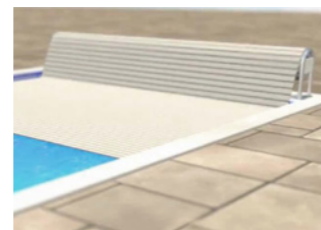

★ AWARD WINNING DESIGN

Aesthetically pleasing, wonderfully functional, fully automated. Remco designed the Swimroll to provide all these things. Made with high-grade PVC or polycarbonate extrusions that interlock tongue-in-groove, the Swimroll is highly buoyant and creates a floating floor on the surface of the water. This delivers safety and insulation, while also keeping leaves and debris out of the pool so you can spend more time enjoying it rather than cleaning it.

Installation

There are Swimroll installation options to suit every pool and backyard. Swimroll can be seamlessly integrated into new pool constructions for the ultimate discreet fit, or retrofitted to existing pools in a non-obtrusive manner.

IN-FLOOR

BELOW GROUND

IN-SEAT

FOR EXISTING POOLS

Whether built into your existing pool or fitted on the deck of your pool on a stylish stainless steel roller, Swimroll retro-fit options are remarkably discreet. Each Swimroll is individually made and fitted according to laser pool measurement, ensuring a smooth and easy fit for pre-existing pools.

ABOVE GROUND

IN POOL

Form & function

EUROPEAN DESIGN

Swimroll panels interlock tongue in groove, and are hollow to ensure high buoyancy flotation and insulation of the pool water. Completely sealed, the panels create a floating floor on the surface of the water.