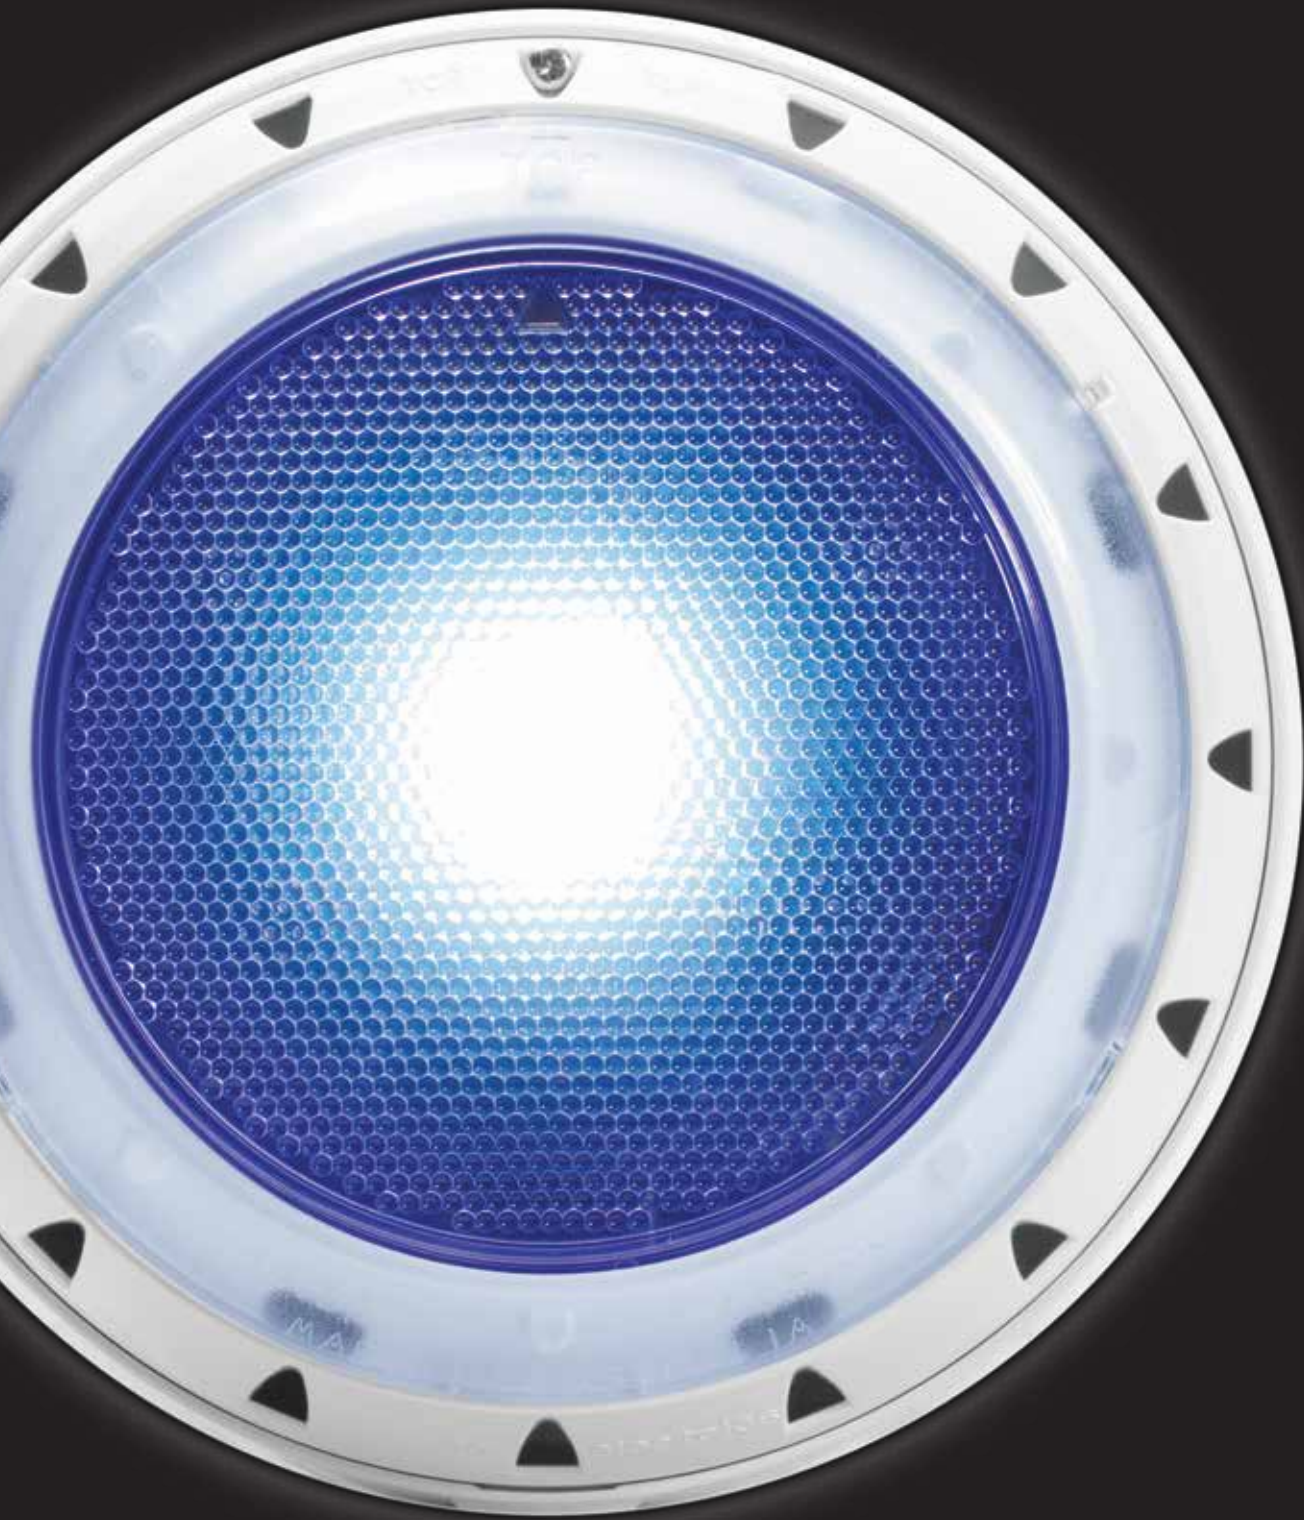

photon
GK SERIES

SIMPLE & RELIABLE
WITH STUNNING RESULTS

SPA ELECTRICS have been developing underwater lighting systems for over 35 years so you can rest assured that we have the experience and expertise to make your pool look truly spectacular!

photon
GK SERIES

Increased Safety

Bright and even illumination increases safety in and around the pool area for evening and night time swimming.

Energy Efficiency

The latest LED technology coupled with Spa Electrics' custom engineered driver technology, delivers greater illumination than a 100W halogen light, while consuming less than 12 watts of energy.

Superior Brightness

Available in single and multi-colour models, this high output LED provides superior light distribution and seamless colour transitions.

Innovative Design

Slotted rim enhances water flow and expels stagnant water, while external heat sink technology optimises cooling and efficiency.